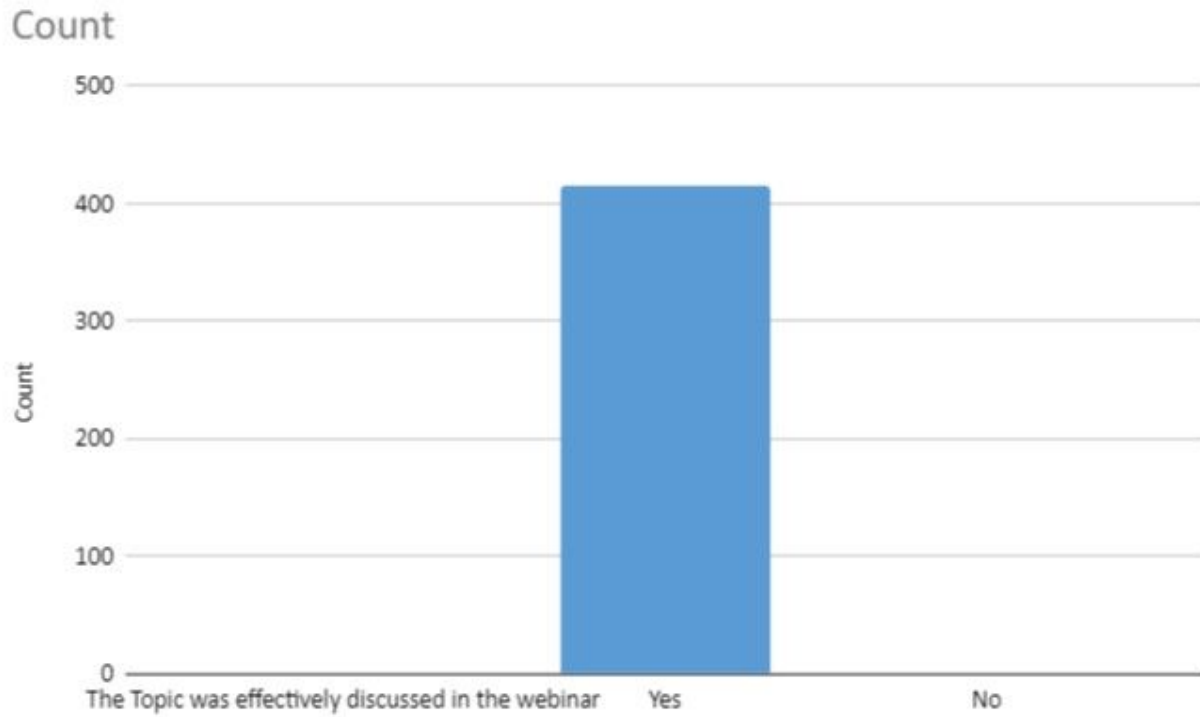

Bunts Sangha's
S.M.Shetty College of Science ,Commerce & Management Studies,powai.
NAAC ACCREDITED 'A' GRADE
ISO 21001:2018 CERTIFIED
IMC RBNQ CERTIFICATE OF MERIT 2019

413	Ms.pricila Bage	Female	National institute for persons with intellectual disability	Hyderabad	Student
414	Ms.Simran Tari	Female	Kishinchand Chellaram	Mumbai	Student
415	Ms.Sradhanjali Biswal	Female	Rajdhani College,Bhubaneswar	Bhubaneswar	Student
416	Cheerneni Thrisha	Female	Niepid	Jagitial	Student

Bunts Sangha's
S.M.Shetty College of Science ,Commerce & Management Studies,powai.
NAAC ACCREDITED 'A' GRADE
ISO 21001:2018 CERTIFIED
IMC RBNQ CERTIFICATE OF MERIT 2019

Feedback